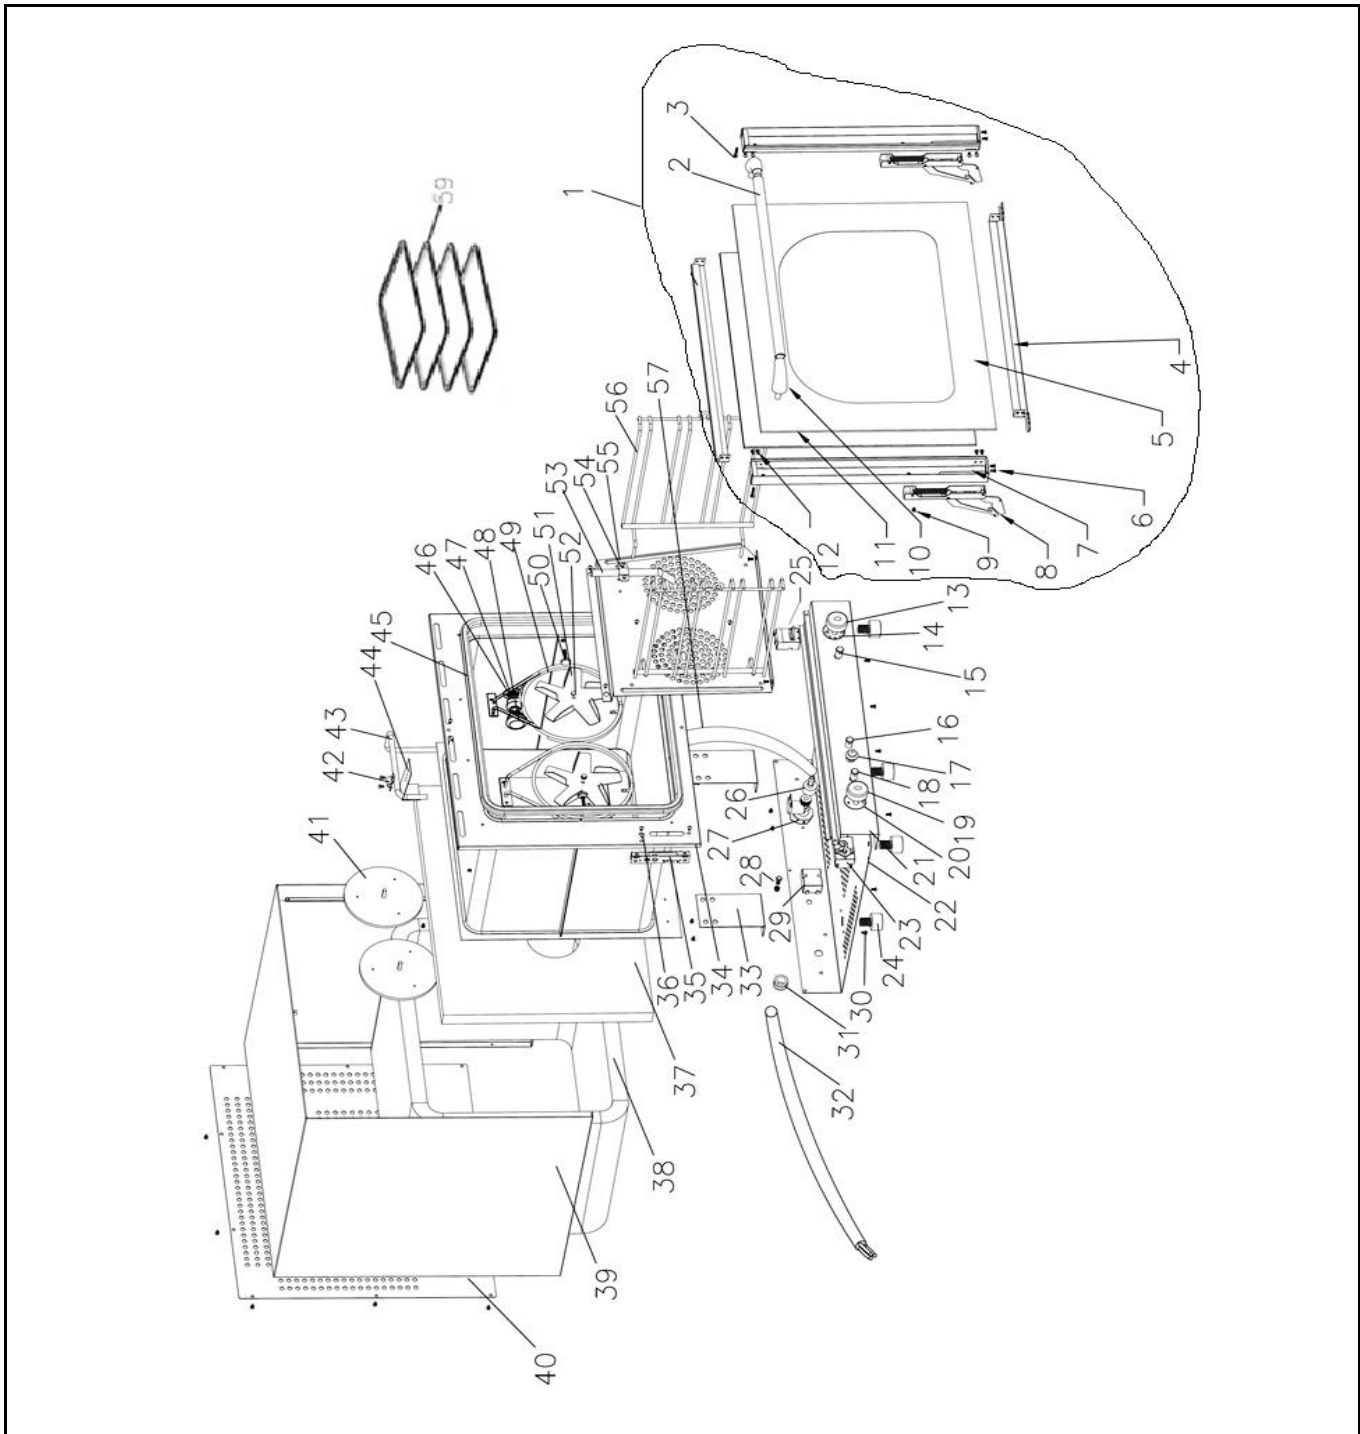

Drawing

HENDI FOOD SERVICE EQUIPMENT Hendi B.V. Steenoven 21 3911 TX Rhenen The Netherlands	Batch #	Appliance part#
	170618 and up	227077
	Description	
	Humidified convection oven H90S	

Date	03-10-2017	Revision #	Revision version
Revision	First bill of materials (BOM)